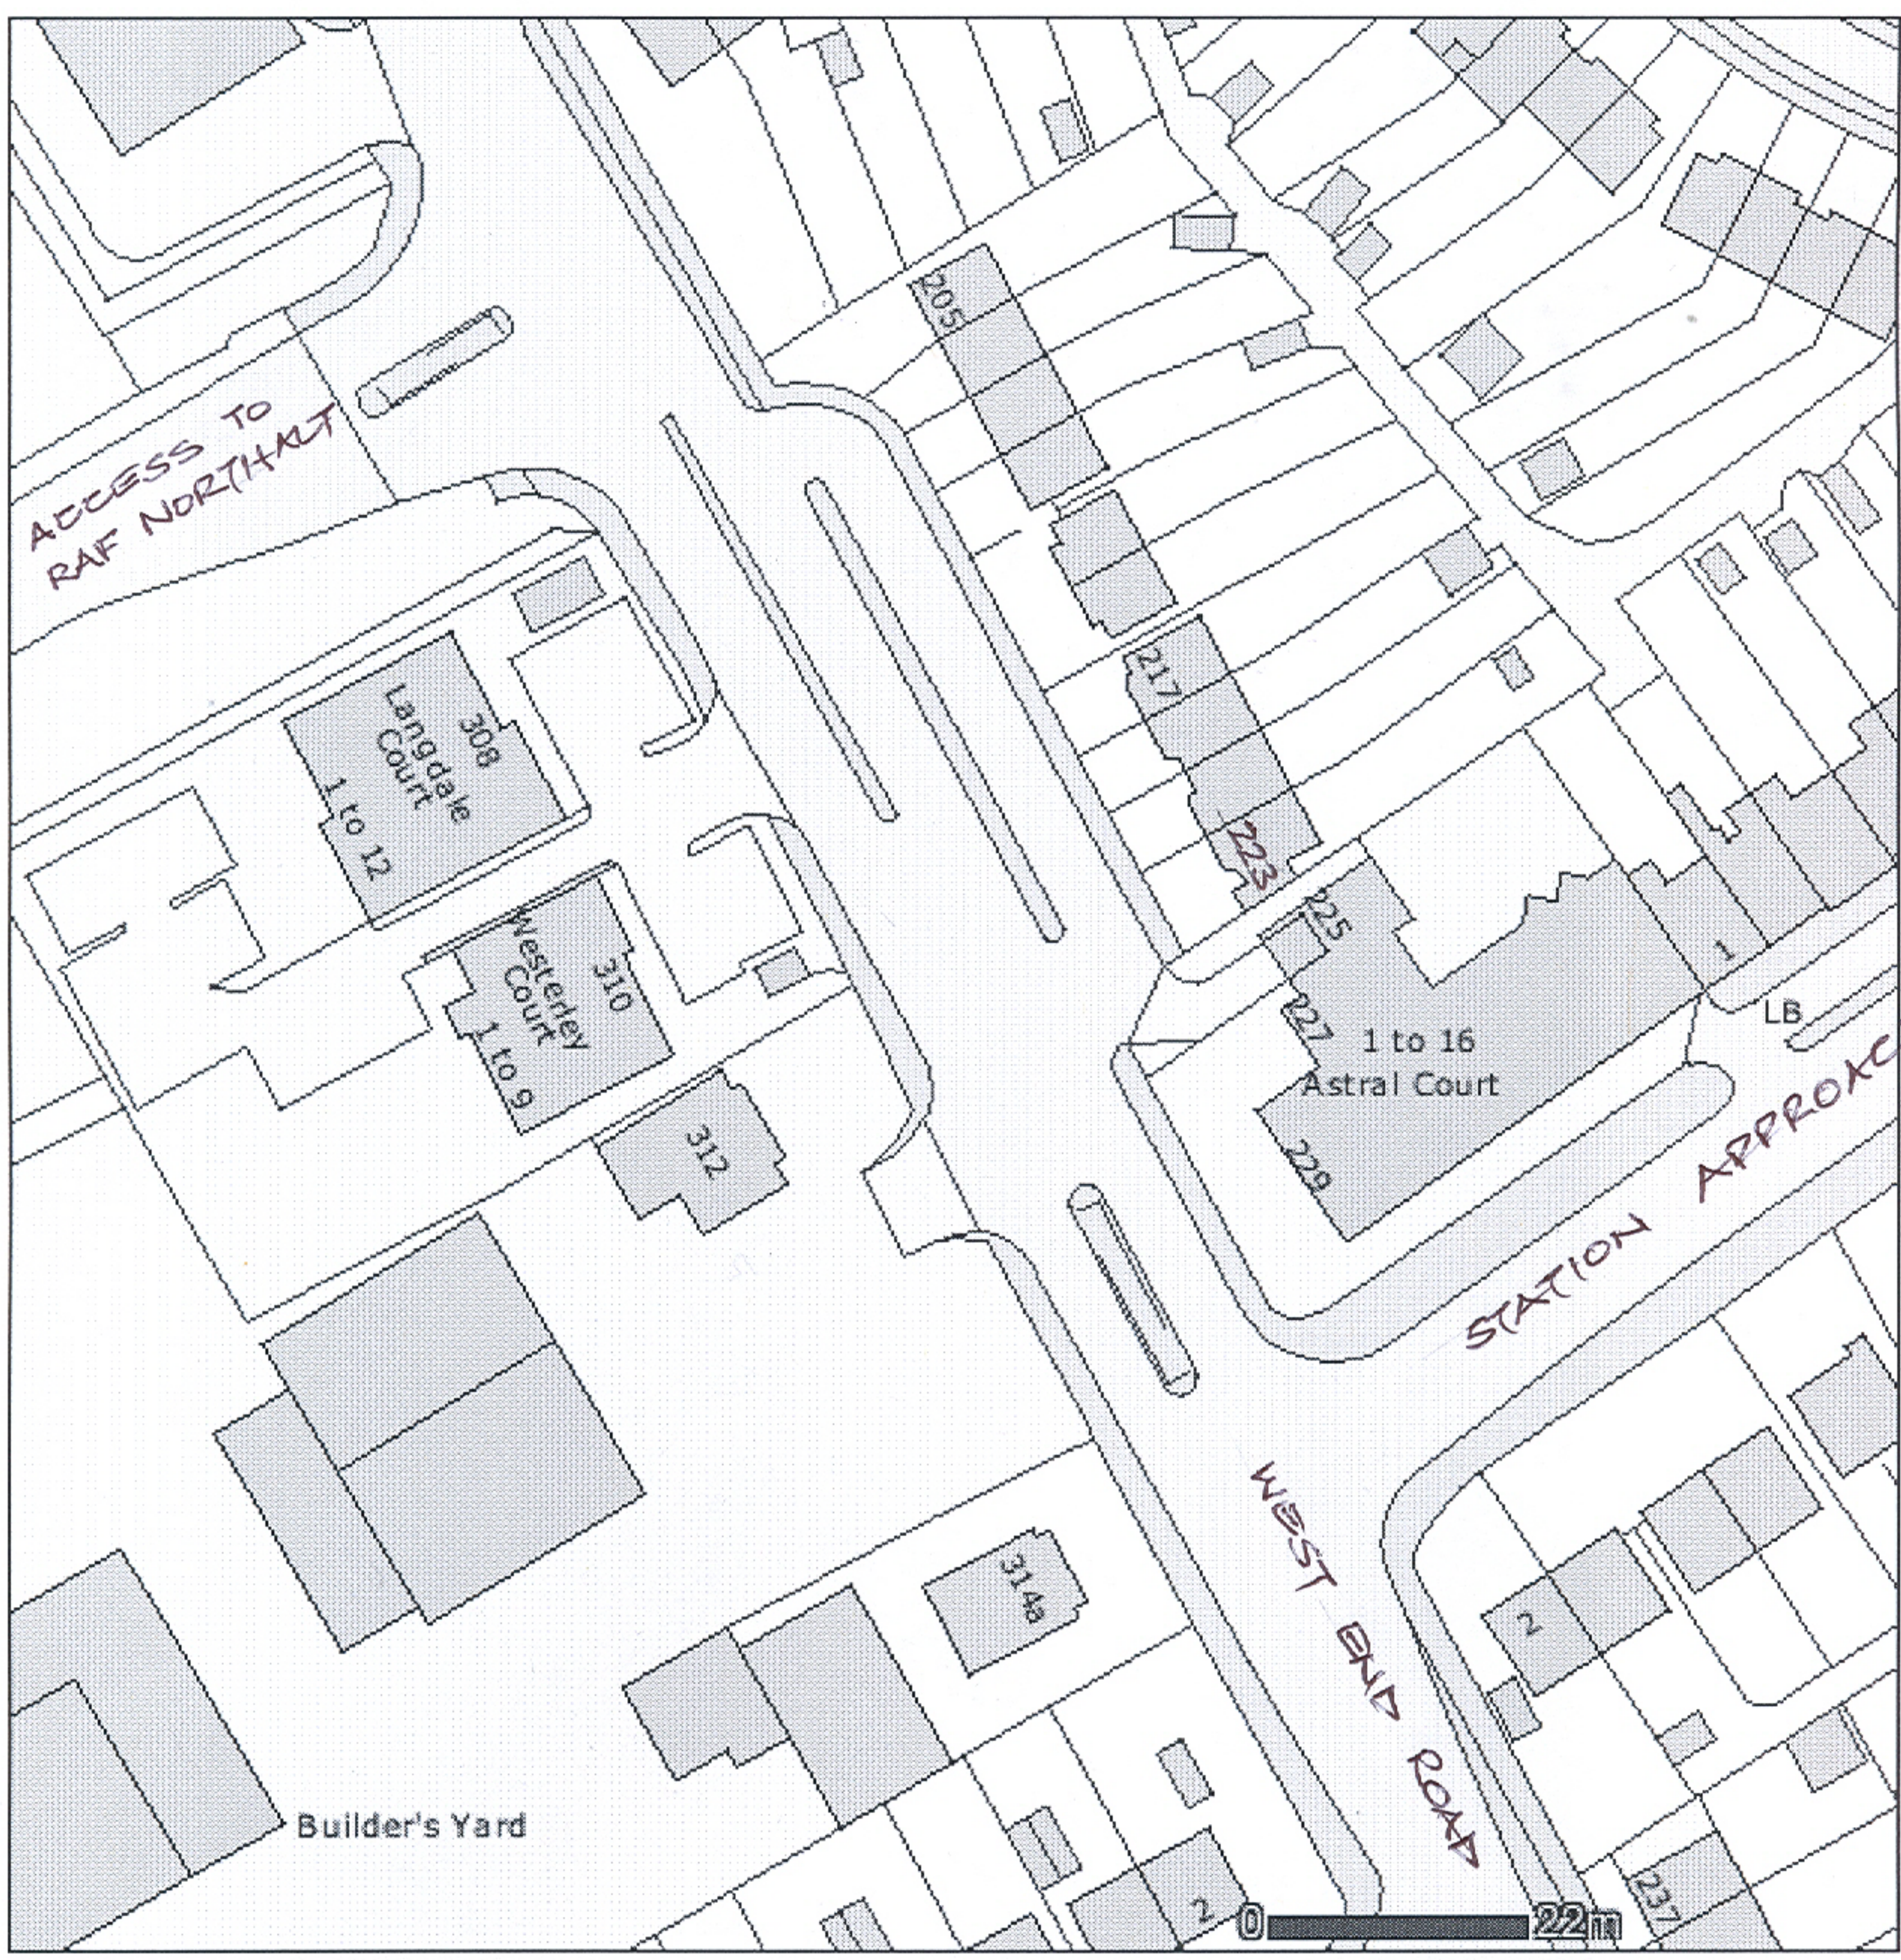

West End Road, Ruislip

Legend

This map is based on Ordnance Survey material with the permission of Ordnance Survey on behalf of the Controller of Her Majesty's Stationery Office © Crown copyright. Unauthorised reproduction infringes Crown copyright and may lead to prosecution or civil proceedings. London Borough of Hillingdon 100019283 2009

Map Information	
Approx. Scale:	983
Date of Print:	25.9.2009